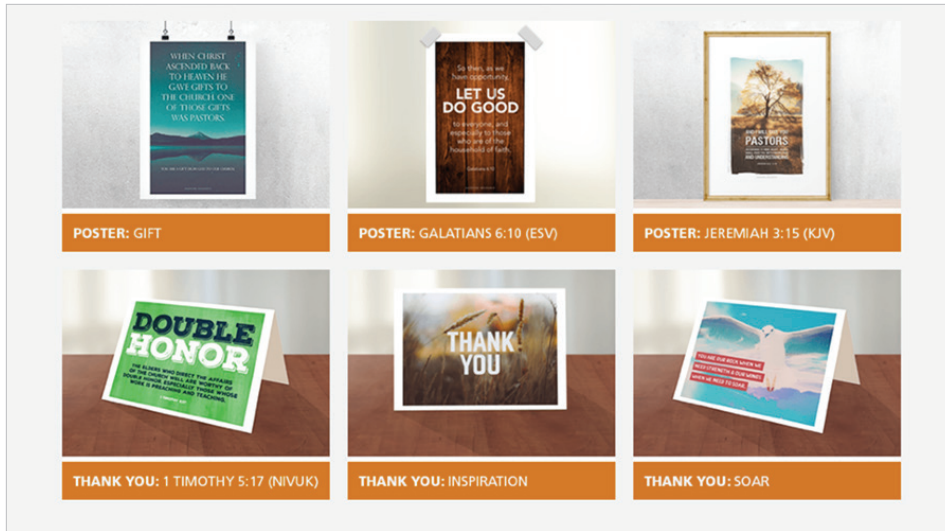

EXAMPLES OF OUR WORK:

GUIDEONE PASTOR APPRECIATION MONTH

-  ONLINE SOLUTIONS
-  DESIGN

[Helping people say thanks]

Overview:

Pastors are often the unsung heroes of our communities. As a leader in church insurance solutions, GuideOne wanted to help shed light on their hard work and sacrifice during Pastor Appreciation Month (October).

The goal was to build awareness and provide church members with tools to give thanks, demonstrating GuideOne's commitment to its faith-based audience. Sigler helped develop a multimedia, integrated campaign that helped position GuideOne as a thought leader and helpful advocate of clergy in advance of Pastor Appreciation Month.

Highlights

- Sigler helped create emotional connections with a Pastor Appreciation Month video, including scripting, production and editing.
- To help promote Pastor Appreciation Month on social media, we developed images and messaging that encouraged others to give thanks.
- We designed and printed several versions of inspirational posters and thank you cards church members could give to their pastors.
- All items were also available for download on a custom landing page, where GuideOne could also share user-generated messages of thanks to their clergy.

Results

GuideOne received several stories from people across the country, sharing notes of thanks for their pastor. The video received over 12,000 views and was picked up by the GodVine and GodTube video networks. It also received over 600 likes on Facebook. The landing page also received over 3,000 pageviews during the month of the campaign, with people spending nearly 7 minutes interacting with the page. Best of all, there were nearly 1,000 downloads of the cards and posters – which meant more and more people were able to say thanks to their pastor in unique and creative ways.